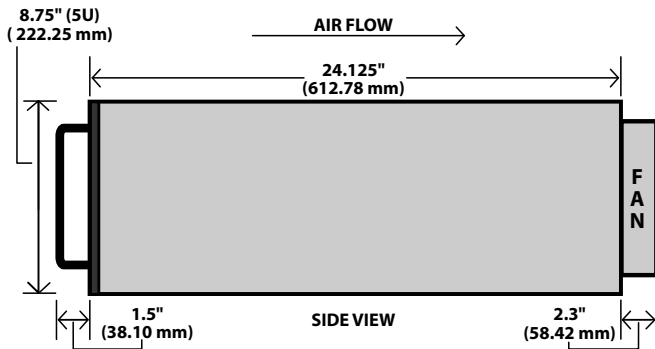

### Specifications\*

Printer Friendly Version

Operating frequency	915 ± 1 MHz
CW power	0-300 W (min.)
Harmonic content (2nd/3rd)	-20 dB/ -12 dBc, typ.
Output impedance	50 ohms (nominal)