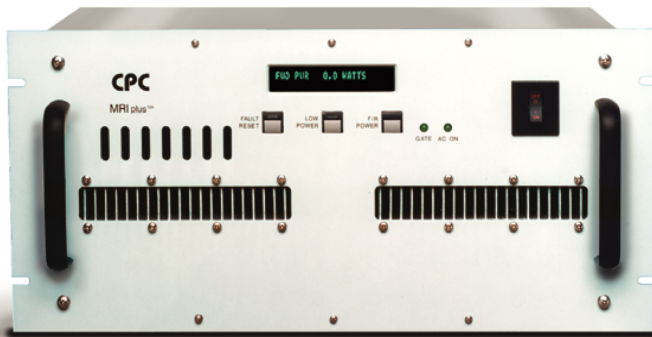

Specifications*

Printer Friendly Version

Operating frequency	915 ± 1 MHz
CW power	0-300 W (min.)
Harmonic content (2nd/3rd)	-20 dB/ -12 dBc, typ.
Output impedance	50 ohms (nominal)