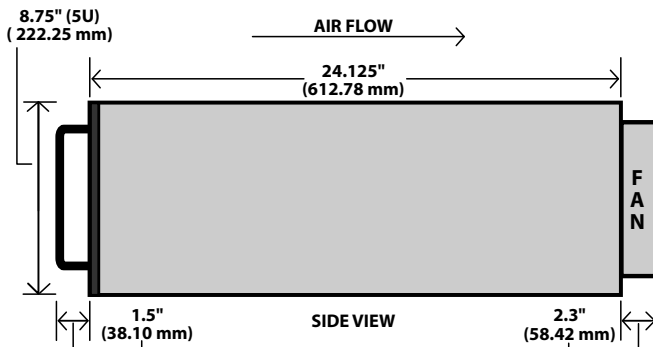

System Features

Protection functions:

- Auto/manual fault reset
- Maximum output power
- Over temperature
- Power supply over voltage

Controls, front panel:

- AC power on/off
- Forward/ Reflected RF Power
- Fault reset

Connectors, rear panel:

- AC mains, Receptacles, EMI filtered
- RF output: Type N (F)
- Interface: 25 pin D (F), EMI filtered
- Fwd/ Ref RF sample: SMA (F)
- Protective ground: threaded bolt

Front panel indicators:

- AC power on
- Standby mode
- Thermal fault
- Power supply status

Interface functions:

- (C= Control Input F= Flag Output)
- Thermal (F)
- Power supply (F)
- Standby (C/F)
- RF overdrive (F)

Communication Power Corporation

80 Davids Drive, Suite 3
Hauppauge, New York 11788
Phone: 631.434.7306 Fax: 631.434.7026
email: info@cpcamps.com
Web Site: www.CPCAMPS.COM

* CPC reserves the right to change specifications without notice.