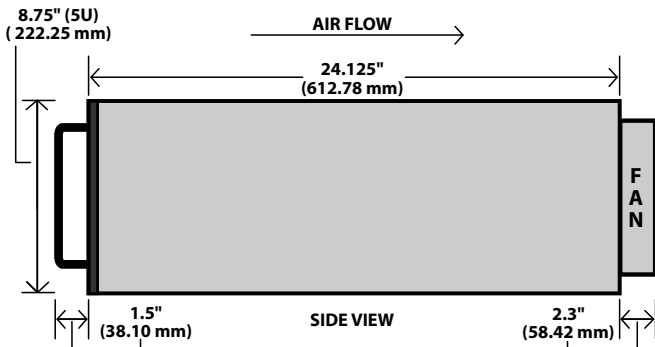

Communication Power Corporation

80 Davids Drive, Suite 3
Hauppauge, New York 11788
Phone: 631. 434. 7306 Fax: 631. 434. 7026
email: info@cpcamps.com
Web Site: www.CPCAMPS.COM

* CPC reserves the right to change specifications without notice.