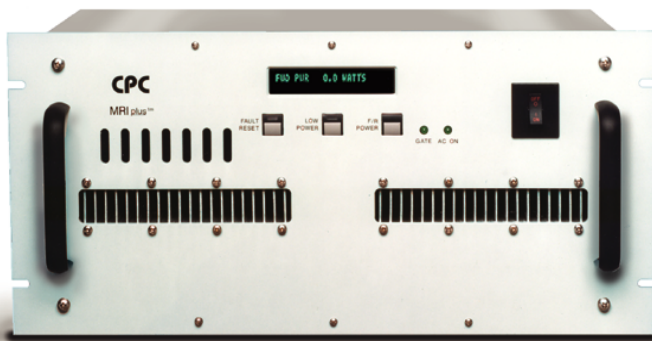

System Features

Protection functions:

- Auto/manual fault reset
- Maximum output power
- Over temperature
- Power supply over voltage

Controls, front panel:

- AC power on/off
- Forward/ Reflected RF Power
- Fault reset

Connectors, rear panel:

- AC mains, Receptacles, EMI filtered
- RF output: Type N (F)
- Interface: 25 pin D (F), EMI filtered
- Fwd/ Ref RF sample: SMA (F)
- Protective ground: threaded bolt

Front panel indicators:

- AC power on
- Standby mode
- Thermal fault
- Power supply status

Interface functions:

- (C= Control Input F= Flag Output)
- Thermal (F)
- Power supply (F)
- Standby (C/F)
- RF overdrive (F)

Communication Power Corporation

80 Davids Drive, Suite 3
Hauppauge, New York 11788
Phone: 631.434.7306 Fax: 631.434.7026
email: info@cpcamps.com
Web Site: www.CPCAMPS.COM

* CPC reserves the right to change specifications without notice.