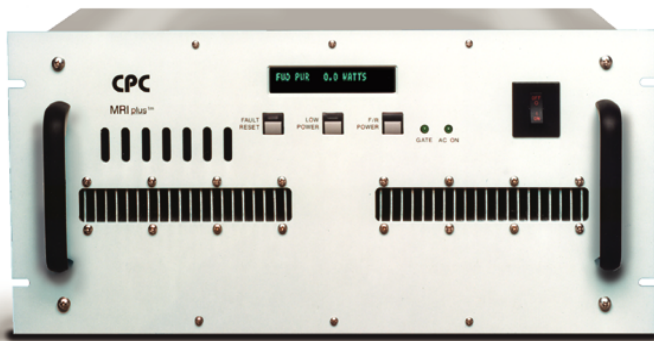

Communication Power Corporation

80 Davids Drive, Suite 3
Hauppauge, New York 11788
Phone: 631. 434. 7306 Fax: 631. 434. 7026
email: info@cpcamps.com
Web Site: www.CPCAMPS.COM

* CPC reserves the right to change specifications without notice.